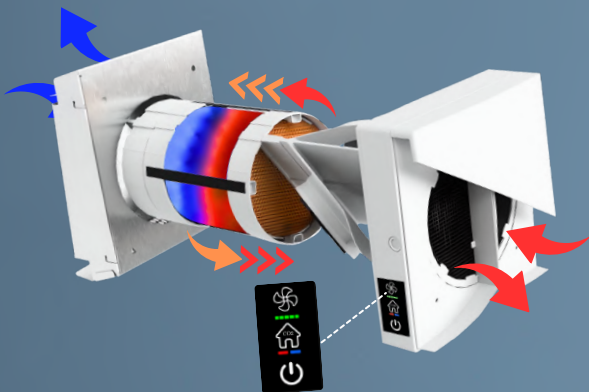

HRV-HOKKAIDO 500

Dual fan with ceramic heat exchanger
Single-room ventilation for home and office

 **PASSIV ENERGIE**

Functions of the Venti app

- Adjust and control fan speeds and ventilation modes
- Timer mode
- Display temperature, CO₂, and humidity measurement data
- View upcoming filter changes
- Coordinate fans

- **Energy class A+**
Cost savings through energy-efficient heat recovery (up to 95%)
- Improved **indoor air quality** for better health. Efficient reduction of CO₂, humidity, and odor
- Simple and **cost-effective installation**, suitable for both new construction and existing buildings.
- Easily controllable through the **Venti-App** or **touch panel**
- **Supply and exhaust air in one system.** Perfect for retrofitting in small spaces

FUNCTIONS IN DETAIL

PASSIV ENERGIE

4 adjustable fan speeds available

Air supply and exhaust change direction every 60 seconds for heat exchange

Air control: Automatic adjustment of fan speed based on CO₂ and humidity levels

Continuous supply and exhaust operation without heat exchange

Restarts in 1-4 hours after sleep mode is initiated

filter change information

The touch panel of the Hokkaido 500 series

Features	HK 501 Humidity Control	HK 502 CO2 Control	HK 503 KNX-IoT
Heat recovery up to 95%	✓	✓	✓
Night ventilation mode	✓	✓	✓
Humidity regulation	✓	✓	✓
Touch display	✓	✓	✓
Large filter selection	✓	✓	✓
Compatible with Venti-app	✓	✓	✓
Temperature sensor	✓	✓	KNX uses KNX modules
Humidity sensor	✓	✓	KNX uses KNX modules
CO ₂ sensor	✗	✓	KNX uses KNX modules
KNX IoT compatible	✗	✗	✓