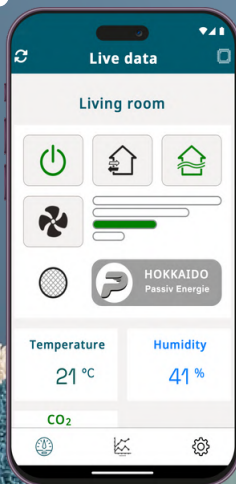

HRV-HOKKAIDO 500

Dual fan with ceramic heat exchanger
Single-room ventilation for home and office

 **PASSIV ENERGIE**

Functions of the Venti app

- Adjust and control fan speeds and ventilation modes
- Timer mode
- Display temperature, CO₂, and humidity measurement data
- View upcoming filter changes
- Coordinate fans